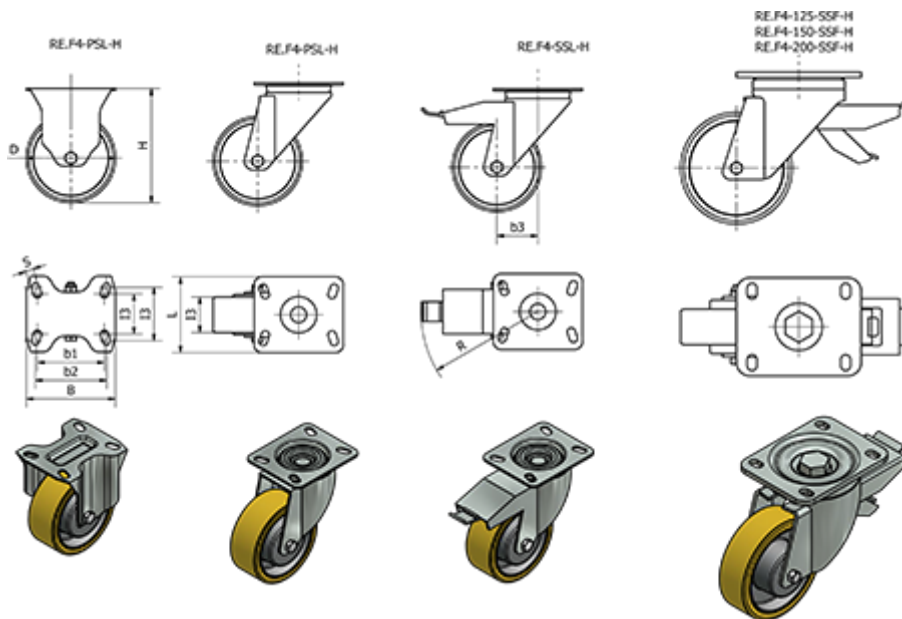

Data Sheet

Article number: 2314451422

Description: E+G Cast iron wheel 451422
RE.F4-125-SSL-H - Turning plate wo/brake

Measures

B	= 140	I1	= 73
b1	= 105	I2	= 87
b2	= -	I3	= 50
b3	= 70	L	= 110
Code	= 451422	R	= 126
D	= 125	Rolling resistance (N)	= 2700
Dynamic carrying capacity (N)	= -	s	= 11
H	= 170	Type	= RE.F4-125-SSL-H

weight (g) = 3360